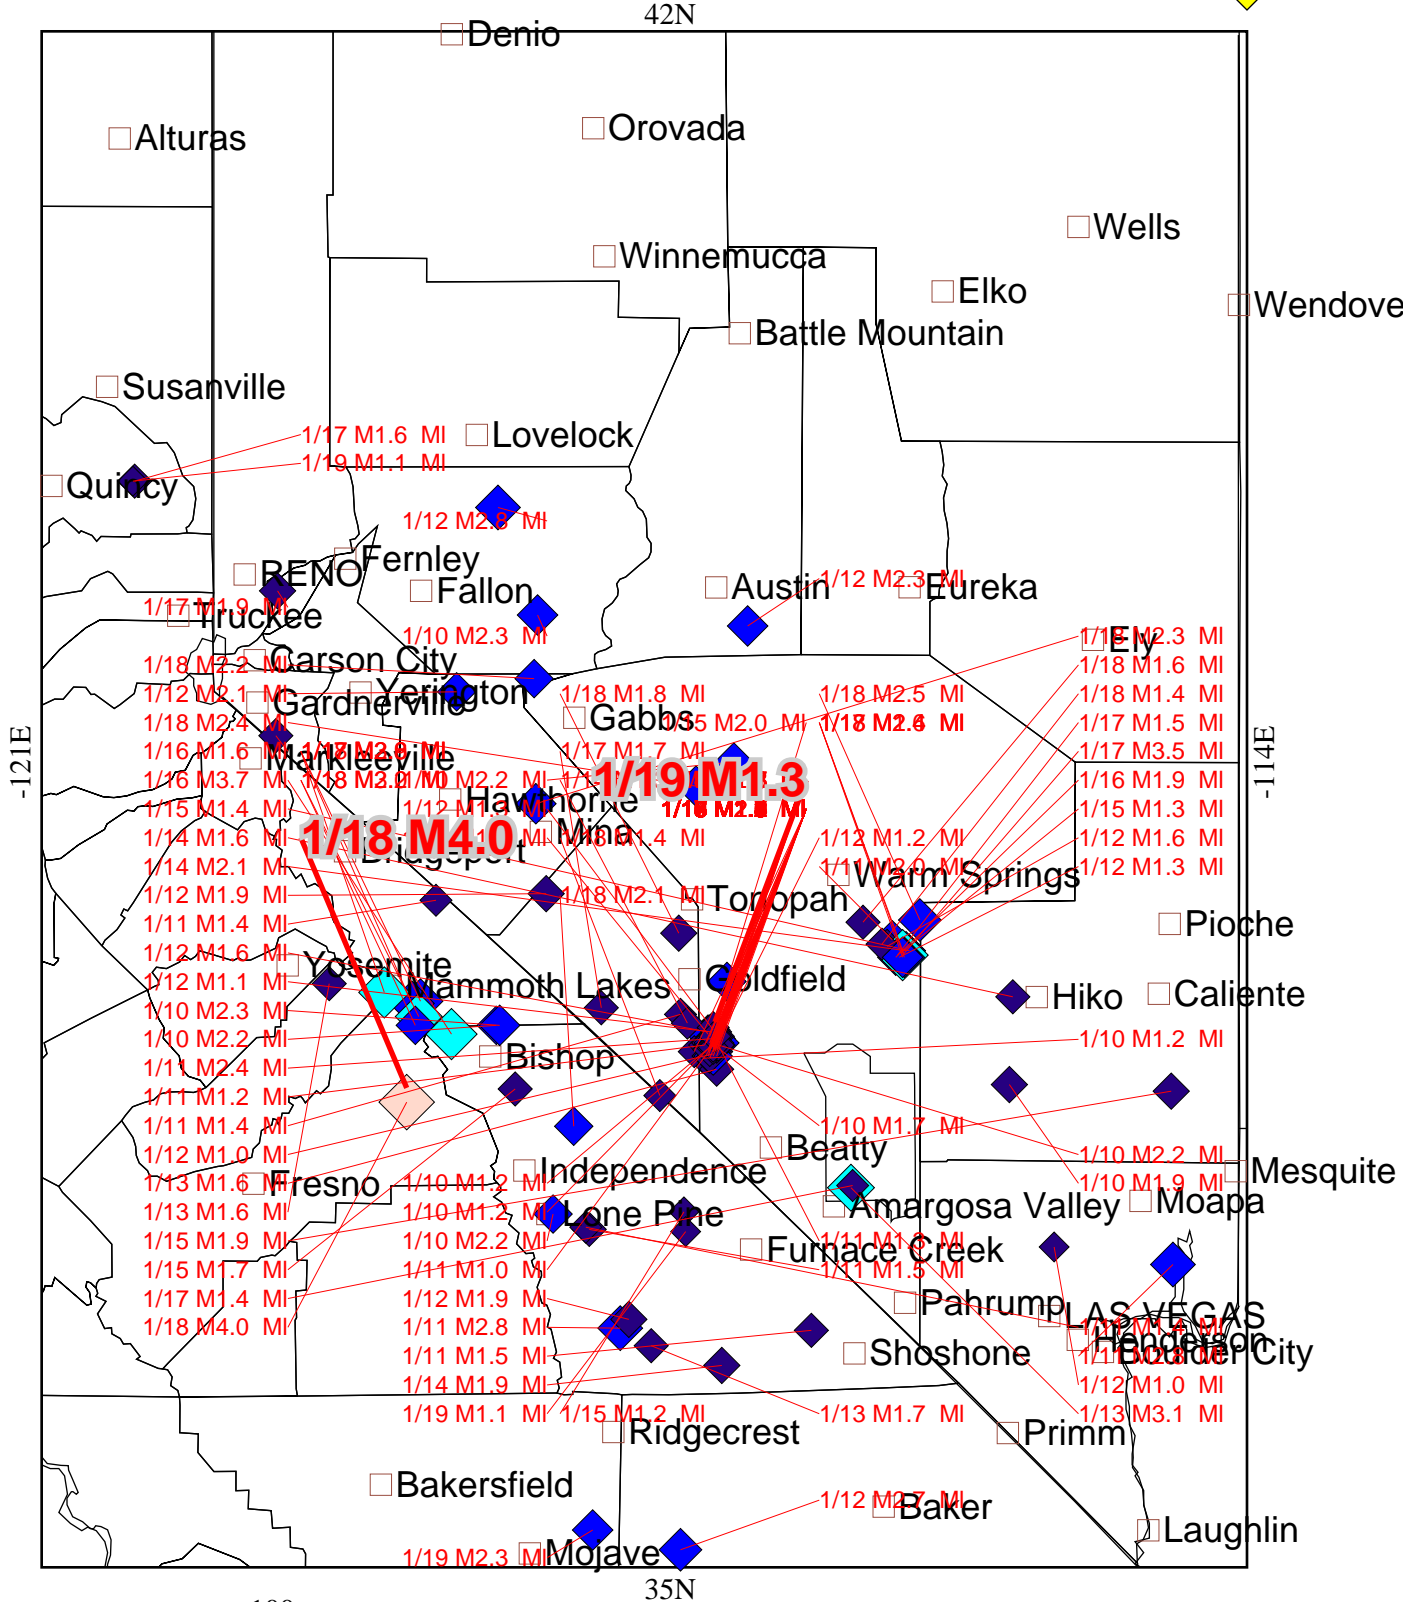

Recently Located Nevada Earthquakes

Plotted Friday March 10, 2000 at 7:09 PM PST

Scale, km 100

© 2000, Seismological Laboratory, University of Nevada, Reno