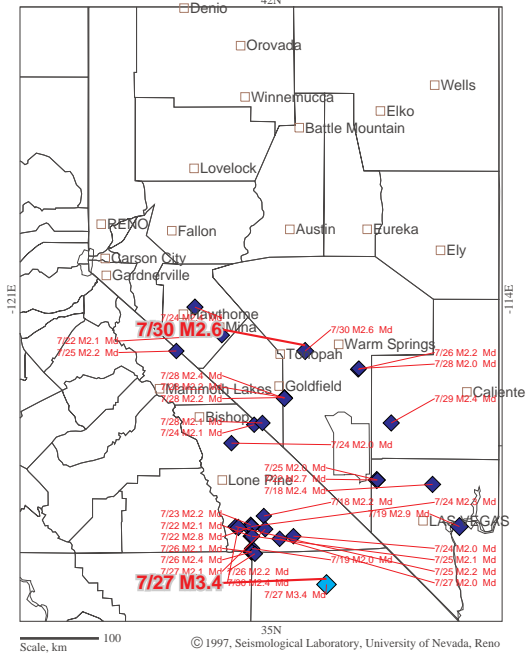

Recently Located Nevada Earthquakes
Plotted Tuesday August 12, 1997 at 3:09 PM PDT