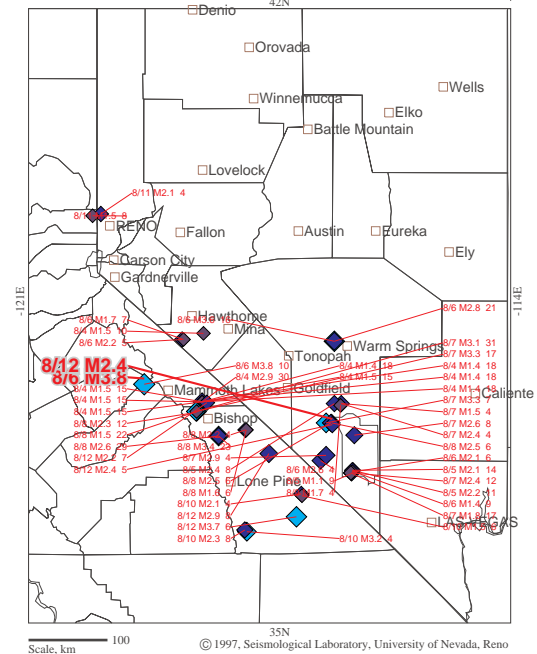

Nevada Broadcast of Earthquakes
Plotted Tuesday August 12, 1997 at 3:31 PM PDT