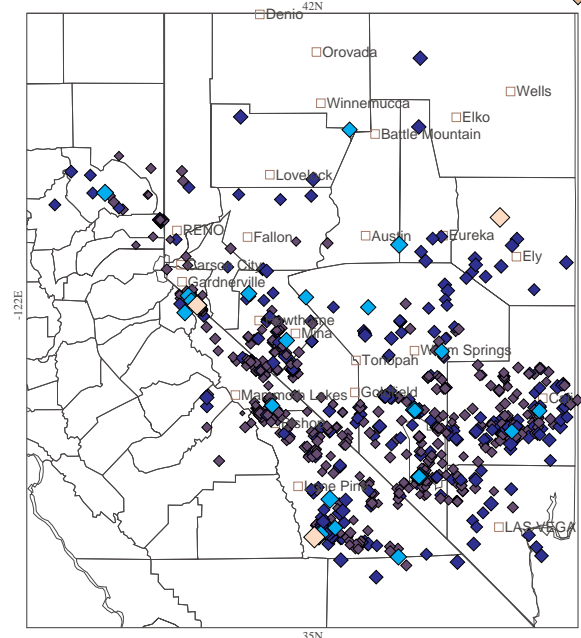

Plotted Tuesday August 12, 1997 at 3:56 PM PDT