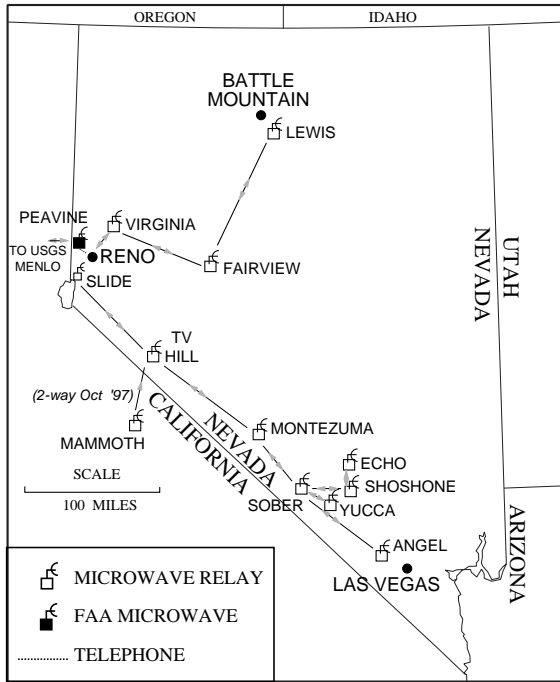

SEISMOLOGICAL LABORATORY
UNIVERSITY OF NEVADA-RENO
MICROWAVE NETWORK