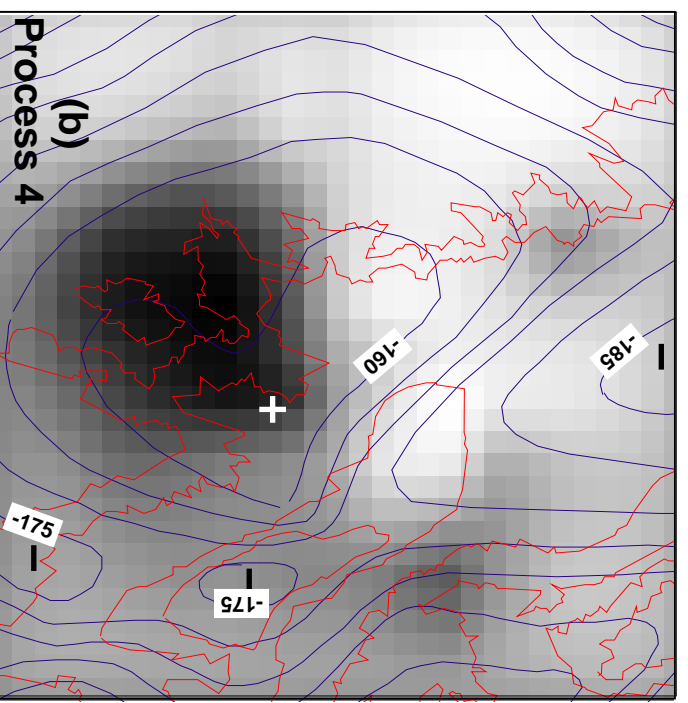

North

10km

43
Computed gravity anomaly (mGal)
-9

22
Computed gravity anomaly (mGal)
-34