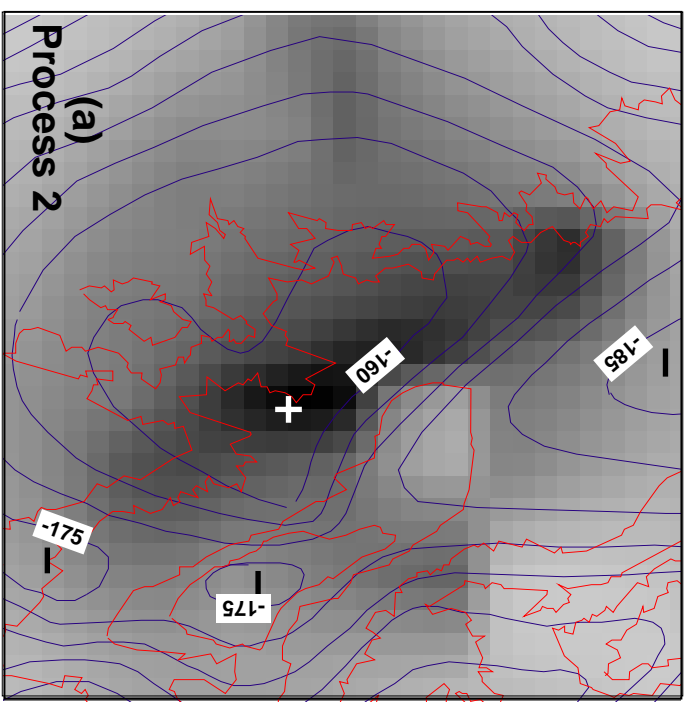

North

10km

43
Computed gravity anomaly (mGal)
-9

22
Computed gravity anomaly (mGal)
-34