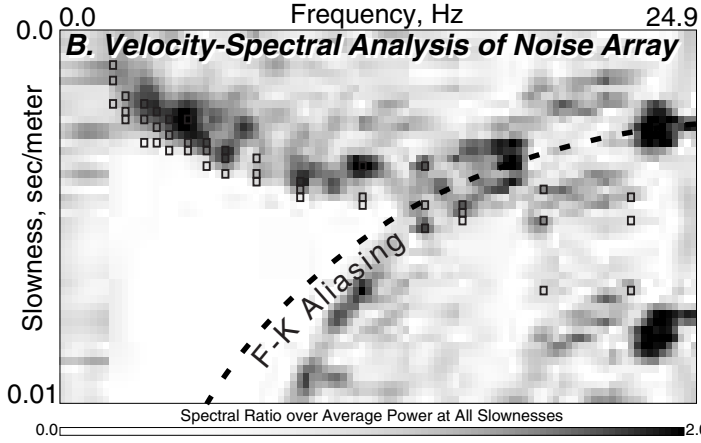

A. Section of 30 s Noise Record from 200 m Array at Newhall Fire Station

D. Rosrine vs. Noise Array at Newhall F.S.