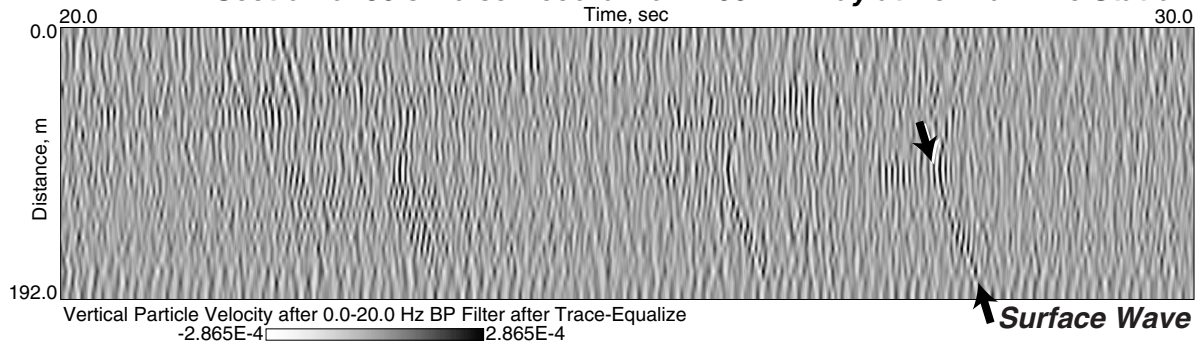

A. Section of 30 s Noise Record from 200 m Array at Newhall Fire Station

D. Rosrine vs. Noise Array at Newhall F.S.