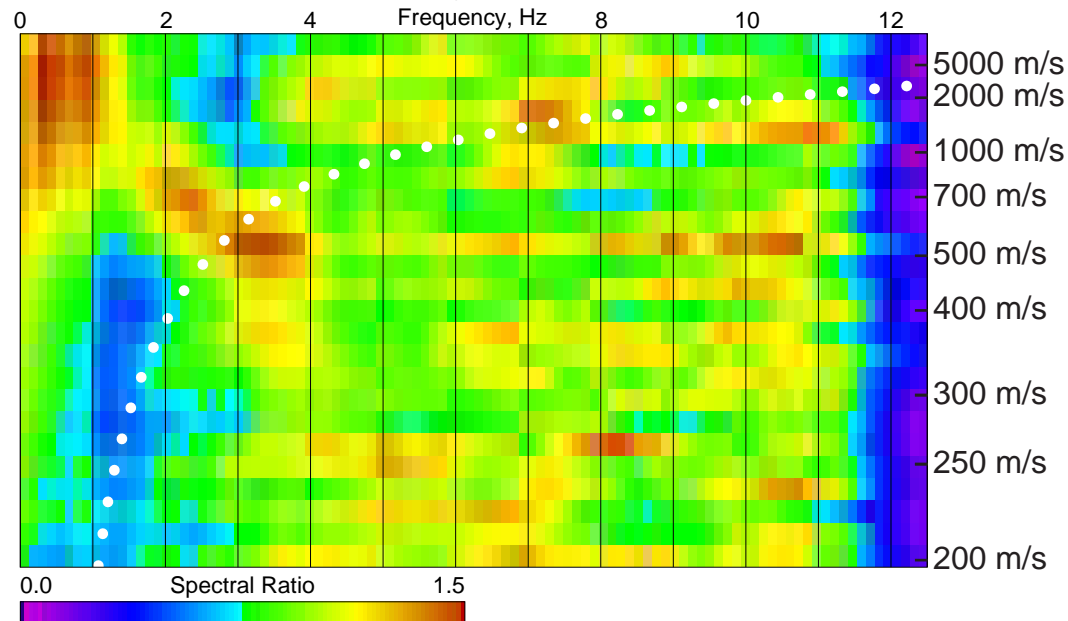

Parkway, Wellington NZ: 12 Stations; Z-Comp; 950803 Event

Parkway, Wellington NZ: 14 Stations; Z-Comp; Noise 1

Parkway, Wellington NZ: 7 Stations; Z-Comp; 950829 Event

Parkway, Wellington NZ: 14 Stations; Z-Comp; Noise 2