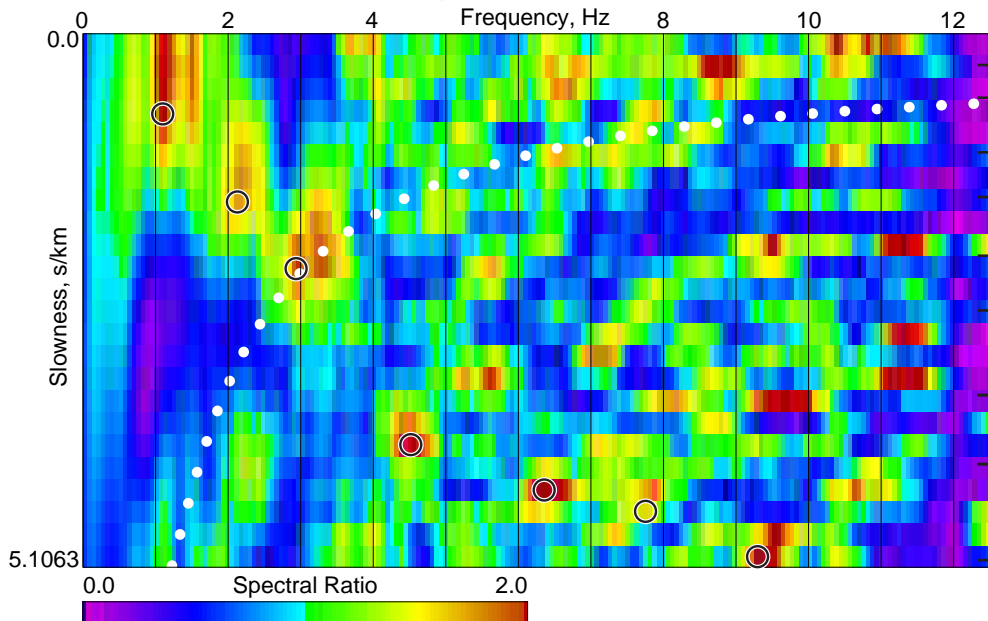

Parkway, Wellington NZ: 12 Stations; Z-Comp; 950803 Event

Parkway, Wellington NZ: 14 Stations; Z-Comp; Noise 1

Parkway, Wellington NZ: 7 Stations; Z-Comp; 950829 Event

Parkway, Wellington NZ: 14 Stations; Z-Comp; Noise 2