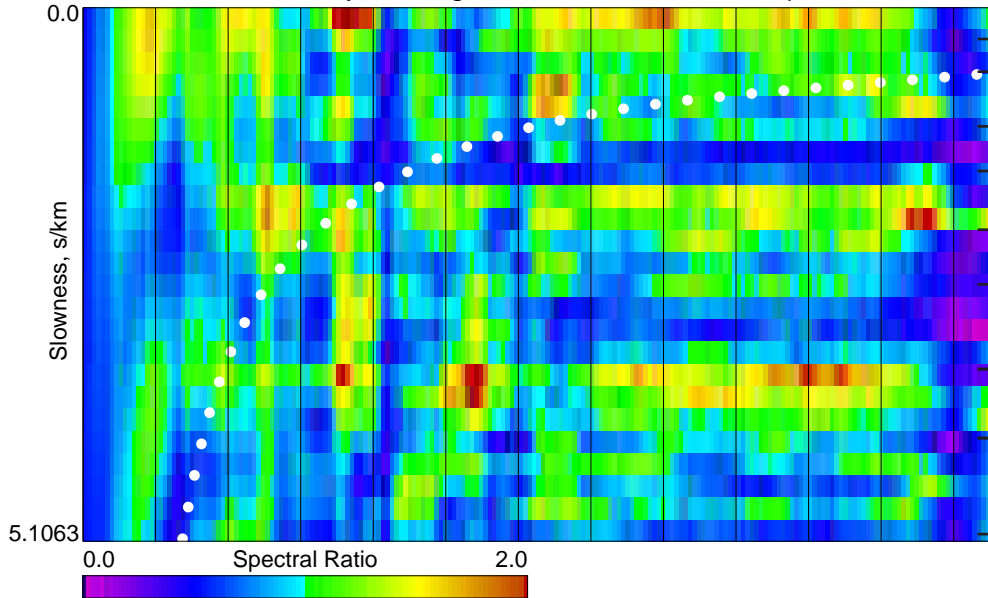

Parkway, Wellington NZ: 12 Stations; Z-Comp; 950803 Event

Parkway, Wellington NZ: 14 Stations; Z-Comp; Noise 1

Parkway, Wellington NZ: 7 Stations; Z-Comp; 950829 Event

Parkway, Wellington NZ: 14 Stations; Z-Comp; Noise 2